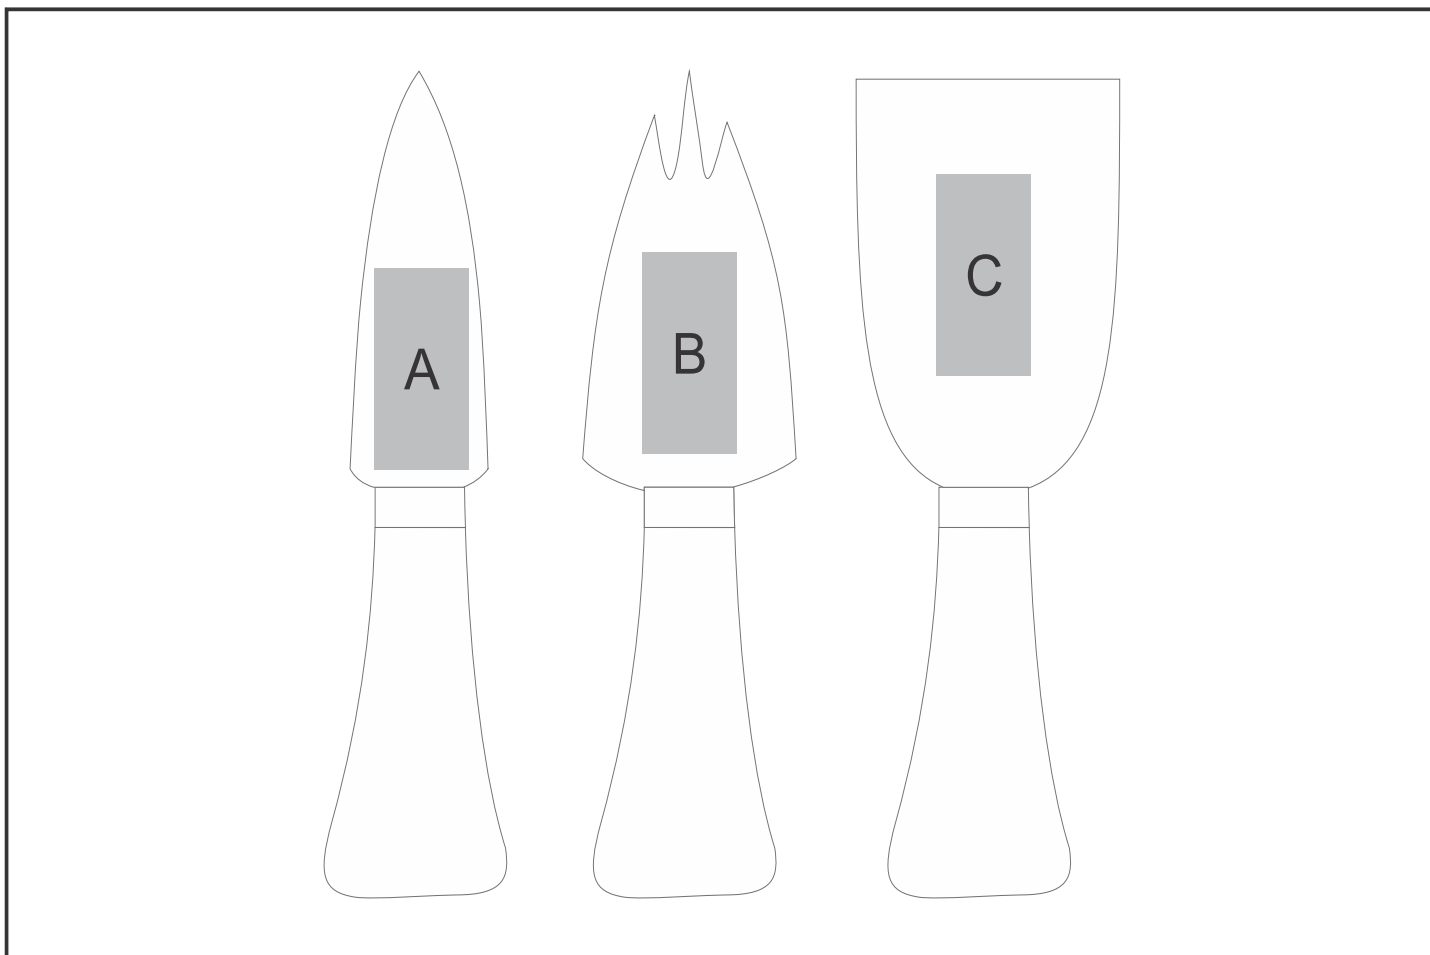

## Andy Cartwright Le Quartet Cheese Set

### Branding Options:

Position	Branding Method (Branding Code)	No. of Colours	Dimension
A	Laser Engraving (LB)	N/A	15mm wide x 30mm high
B	Laser Engraving (LB)	N/A	15mm wide x 30mm high
C	Laser Engraving (LB)	N/A	15mm wide x 30mm high